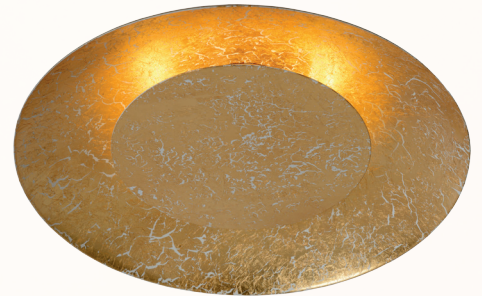

LED

Ceiling light **FOSKAL**
79177/06/31

- 6W/INTEGRATED LED/ 3000K/480lm/incl.
- Ø: 21,5cm/H: 5,2cm
- White
- Metal

79177/06/14

- 6W/INTEGRATED LED/ 3000K/480lm/incl.
- Ø: 21,5cm/H: 5,2cm
- Silver
- Metal

79177/06/01

- 6W/INTEGRATED LED/ 3000K/480lm/incl.
- Ø: 21,5cm/H: 5,2cm
- Gold
- Metal

LED

Ceiling light **FOSKAL**
79177/12/31

- 12W/INTEGRATED LED/ 2700K/900lm/incl.
- Ø: 34,5cm/H: 7,3cm
- White
- Metal

79177/12/14

- 12W/INTEGRATED LED/ 2700K/900lm/incl.
- Ø: 34,5cm/H: 7,3cm
- Silver
- Metal

79177/12/01

- 12W/INTEGRATED LED/ 2700K/900lm/incl.
- Ø: 34,5cm/H: 7,3cm
- Gold
- Metal

Wall light **NINJO**
17284/05/31

- 1x5W/INTEGRATED LED/2700K/500lm/incl.
- Ø: 23cm/H: 5cm
- White
- Aluminium

17284/05/30

- 1x5W/INTEGRATED LED/2700K/500lm/incl.
- Ø: 23cm/H: 5cm
- Black
- Aluminium