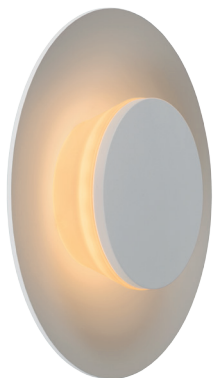

LED

Ceiling light **FOSKAL**
79177/06/31

- 6W/INTEGRATED LED/ 3000K/480lm/incl.
- Ø: 21,5cm/H: 5,2cm
- White
- Metal

79177/06/14

- 6W/INTEGRATED LED/ 3000K/480lm/incl.
- Ø: 21,5cm/H: 5,2cm
- Silver
- Metal

79177/06/01

- 6W/INTEGRATED LED/ 3000K/480lm/incl.
- Ø: 21,5cm/H: 5,2cm
- Gold
- Metal

LED

Ceiling light **FOSKAL**
79177/12/31

- 12W/INTEGRATED LED/ 2700K/900lm/incl.
- Ø: 34,5cm/H: 7,3cm
- White
- Metal

79177/12/14

- 12W/INTEGRATED LED/ 2700K/900lm/incl.
- Ø: 34,5cm/H: 7,3cm
- Silver
- Metal

79177/12/01

- 12W/INTEGRATED LED/ 2700K/900lm/incl.
- Ø: 34,5cm/H: 7,3cm
- Gold
- Metal

Wall light **NINJO**
17284/05/31

- 1x5W/INTEGRATED LED/2700K/500lm/incl.
- Ø: 23cm/H: 5cm
- White
- Aluminium

17284/05/30

- 1x5W/INTEGRATED LED/2700K/500lm/incl.
- Ø: 23cm/H: 5cm
- Black
- Aluminium