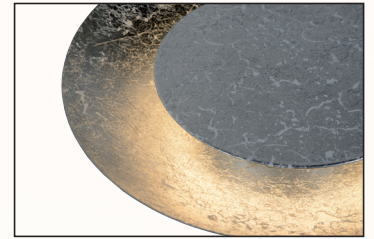

LED

Ceiling light **FOSKAL**
79177/06/31

- 6W/INTEGRATED LED/ 3000K/480lm/incl.
- Ø: 21,5cm/H: 5,2cm
- White
- Metal

79177/06/14

- 6W/INTEGRATED LED/ 3000K/480lm/incl.
- Ø: 21,5cm/H: 5,2cm
- Silver
- Metal

79177/06/01

- 6W/INTEGRATED LED/ 3000K/480lm/incl.
- Ø: 21,5cm/H: 5,2cm
- Gold
- Metal

LED

Ceiling light **FOSKAL**
79177/12/31

- 12W/INTEGRATED LED/ 2700K/900lm/incl.
- Ø: 34,5cm/H: 7,3cm
- White
- Metal

79177/12/14

- 12W/INTEGRATED LED/ 2700K/900lm/incl.
- Ø: 34,5cm/H: 7,3cm
- Silver
- Metal

79177/12/01

- 12W/INTEGRATED LED/ 2700K/900lm/incl.
- Ø: 34,5cm/H: 7,3cm
- Gold
- Metal

Wall light **NINJO**
17284/05/31

- 1x5W/INTEGRATED LED/2700K/500lm/incl.
- Ø: 23cm/H: 5cm
- White
- Aluminium

17284/05/30

- 1x5W/INTEGRATED LED/2700K/500lm/incl.
- Ø: 23cm/H: 5cm
- Black
- Aluminium