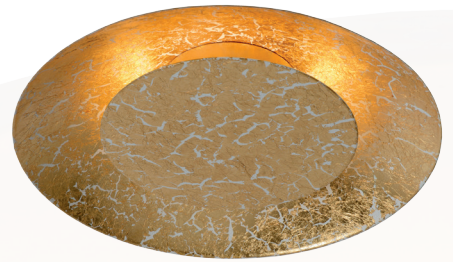

LED

Ceiling light **FOSKAL**
79177/06/31

- 6W/INTEGRATED LED/ 3000K/480lm/incl.
- Ø: 21,5cm/H: 5,2cm
- White
- Metal

79177/06/14

- 6W/INTEGRATED LED/ 3000K/480lm/incl.
- Ø: 21,5cm/H: 5,2cm
- Silver
- Metal

79177/06/01

- 6W/INTEGRATED LED/ 3000K/480lm/incl.
- Ø: 21,5cm/H: 5,2cm
- Gold
- Metal

LED

Ceiling light **FOSKAL**
79177/12/31

- 12W/INTEGRATED LED/ 2700K/900lm/incl.
- Ø: 34,5cm/H: 7,3cm
- White
- Metal

79177/12/14

- 12W/INTEGRATED LED/ 2700K/900lm/incl.
- Ø: 34,5cm/H: 7,3cm
- Silver
- Metal

79177/12/01

- 12W/INTEGRATED LED/ 2700K/900lm/incl.
- Ø: 34,5cm/H: 7,3cm
- Gold
- Metal

Wall light **NINJO**
17284/05/31

- 1x5W/INTEGRATED LED/2700K/500lm/incl.
- Ø: 23cm/H: 5cm
- White
- Aluminium

17284/05/30

- 1x5W/INTEGRATED LED/2700K/500lm/incl.
- Ø: 23cm/H: 5cm
- Black
- Aluminium